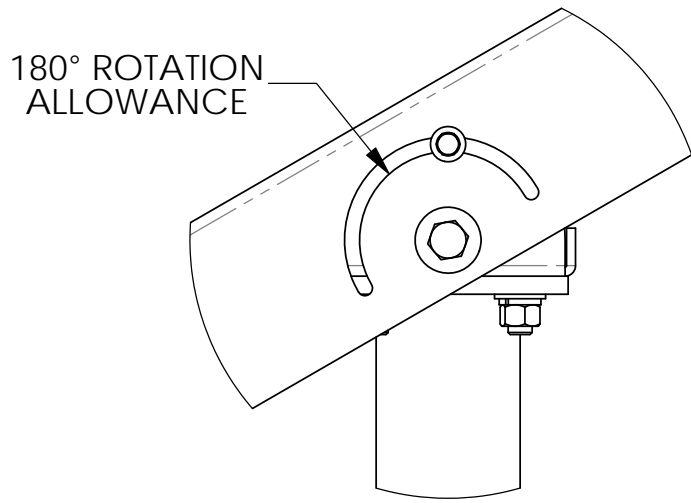

NAME: Double Antenna Kit 28" Centers Assy
DWG: S064649
MDT 11/19/2020

DETAIL A
SCALE 1 : 4

**** PROPRIETARY AND CONFIDENTIAL ****
Copyright © 2022 & Present Sun West Engineering, Inc.
THIS PROPOSAL CONTAINS TRADE SECRETS AND
OTHER PROPRIETARY AND CONFIDENTIAL
INFORMATION OF SUN WEST ENGINEERING, INC.
THIS DOCUMENTS AND IT'S CONTENTS, INCLUDING
WITHOUT LIMITATION THE DRAWINGS AND OTHER
INFORMATION HEREIN, ARE THE SOLE AND EXCLUSIVE
PROPERTY OF SUN WEST ENGINEERING, INC.
ANY DUPLICATION, DISCLOSURE, OR USE OF ANY
PORTION OF THIS DOCUMENT REQUIRES THE PRIOR
WRITTEN CONSENT OF SUN WEST ENGINEERING, INC