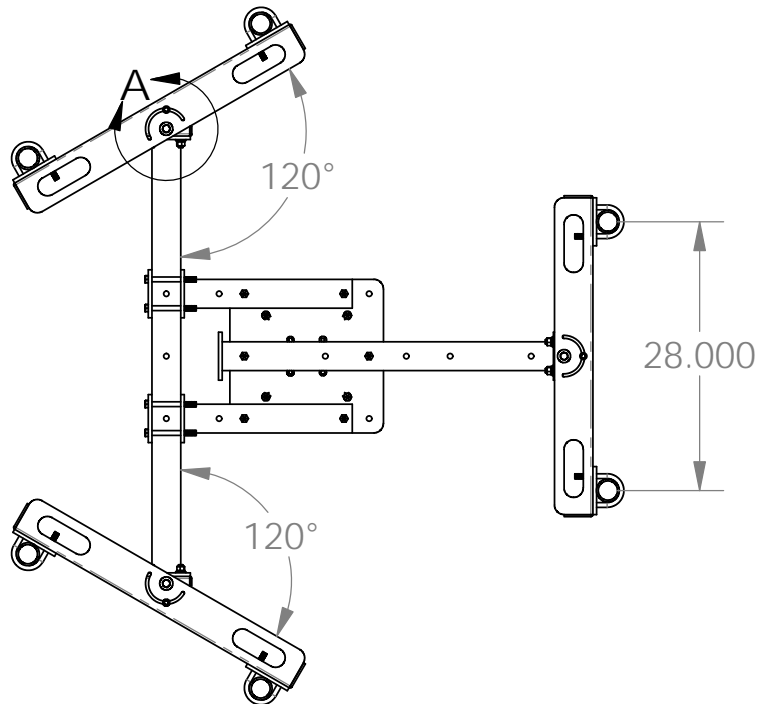

NAME: Double Antenna Kit 28" Centers Assy
DWG: S064649
MDT 11/19/2020

DETAIL A
SCALE 1 : 4

**** PROPRIETARY AND CONFIDENTIAL ****
Copyright © 2022 & Present Sun West Engineering, Inc.
THIS PROPOSAL CONTAINS TRADE SECRETS AND
OTHER PROPRIETARY AND CONFIDENTIAL
INFORMATION OF SUN WEST ENGINEERING, INC.
THIS DOCUMENTS AND IT'S CONTENTS, INCLUDING
WITHOUT LIMITATION THE DRAWINGS AND OTHER
INFORMATION HEREIN, ARE THE SOLE AND EXCLUSIVE
PROPERTY OF SUN WEST ENGINEERING, INC.
ANY DUPLICATION, DISCLOSURE, OR USE OF ANY
PORTION OF THIS DOCUMENT REQUIRES THE PRIOR
WRITTEN CONSENT OF SUN WEST ENGINEERING, INC