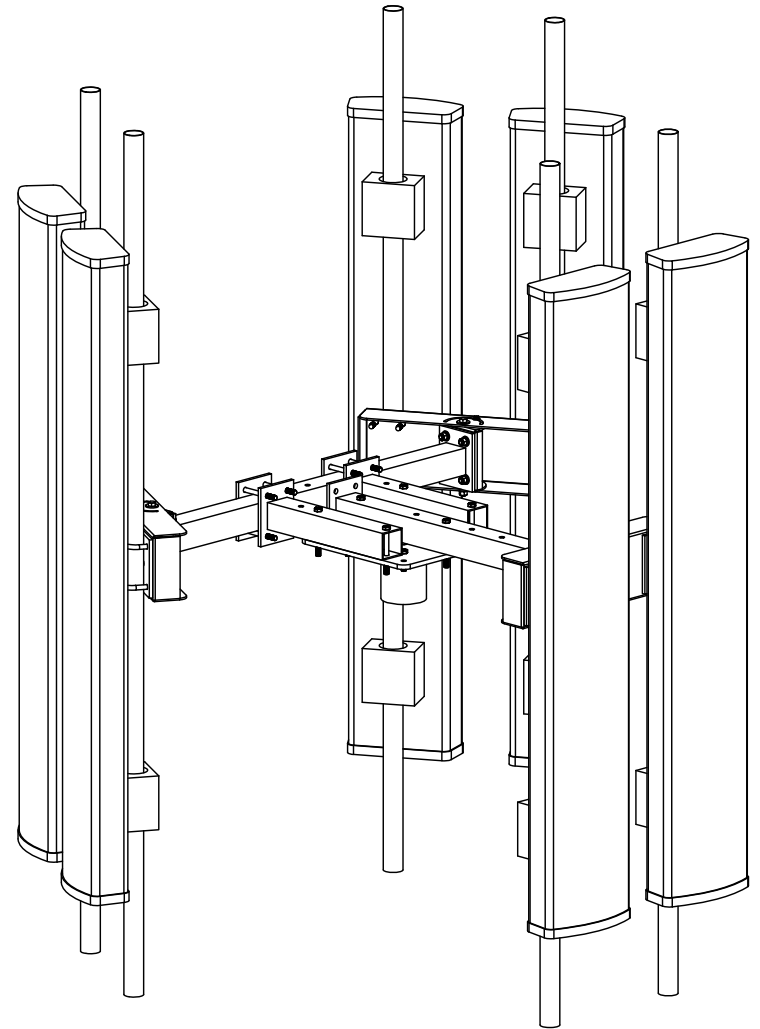

NAME: Double Antenna Kit 28" Centers Assy
DWG: S064649
MDT 11/19/2020

DETAIL A
SCALE 1 : 4

**** PROPRIETARY AND CONFIDENTIAL ****
Copyright © 2022 & Present Sun West Engineering, Inc.
THIS PROPOSAL CONTAINS TRADE SECRETS AND
OTHER PROPRIETARY AND CONFIDENTIAL
INFORMATION OF SUN WEST ENGINEERING, INC.
THIS DOCUMENTS AND IT'S CONTENTS, INCLUDING
WITHOUT LIMITATION THE DRAWINGS AND OTHER
INFORMATION HEREIN, ARE THE SOLE AND EXCLUSIVE
PROPERTY OF SUN WEST ENGINEERING, INC.
ANY DUPLICATION, DISCLOSURE, OR USE OF ANY
PORTION OF THIS DOCUMENT REQUIRES THE PRIOR
WRITTEN CONSENT OF SUN WEST ENGINEERING, INC