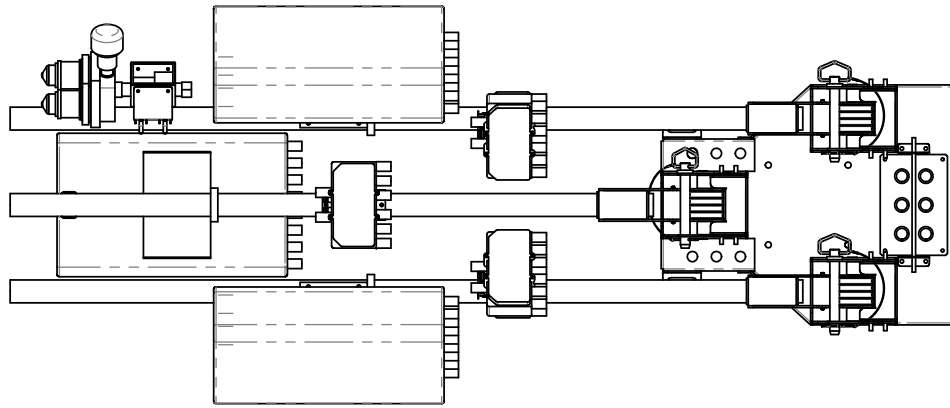

Approx. Weight: 281lbs

NAME: 2ft Antenna Mount Full Assy
DWG: S066517
MDT 6/22/2022

NAME: 2ft Antenna Mount Full Assy
DWG: S066517
MDT 6/22/2022

Approx. Weight: 281lbs