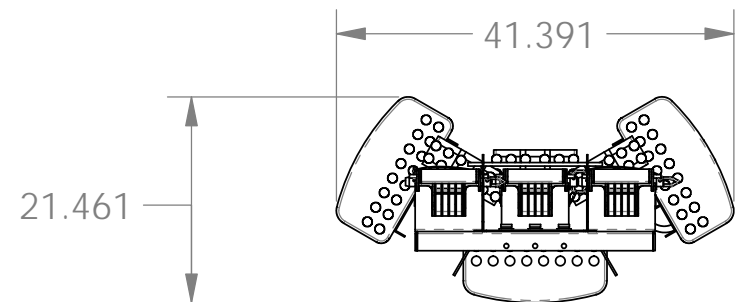

Approx. Weight: 281lbs

NAME: 2ft Antenna Mount Full Assy
DWG: S066517
MDT 6/22/2022

NAME: 2ft Antenna Mount Full Assy
DWG: S066517
MDT 6/22/2022

Approx. Weight: 281lbs