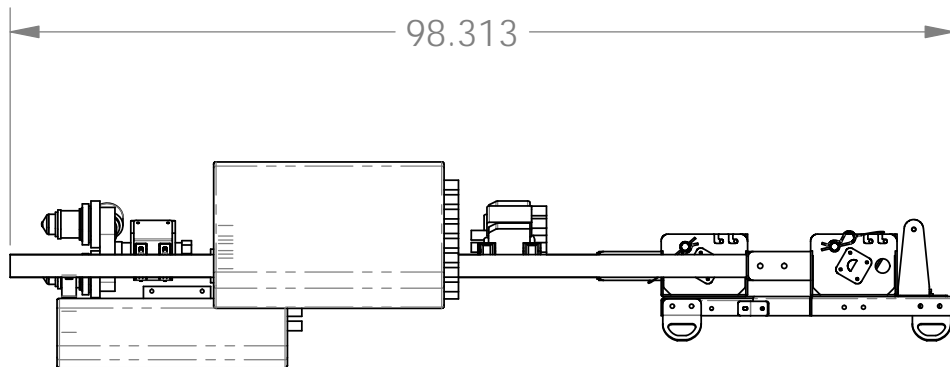

Approx. Weight: 281lbs

NAME: 2ft Antenna Mount Full Assy
DWG: S066517
MDT 6/22/2022

NAME: 2ft Antenna Mount Full Assy
DWG: S066517
MDT 6/22/2022

Approx. Weight: 281lbs