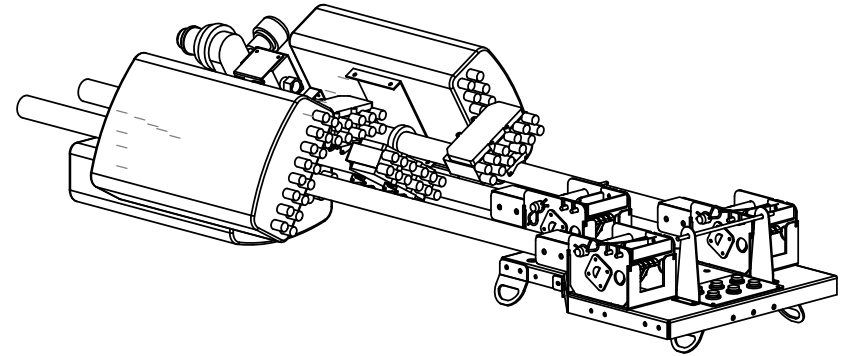

Approx. Weight: 281lbs

NAME: 2ft Antenna Mount Full Assy
DWG: S066517
MDT 6/22/2022

NAME: 2ft Antenna Mount Full Assy
DWG: S066517
MDT 6/22/2022

Approx. Weight: 281lbs