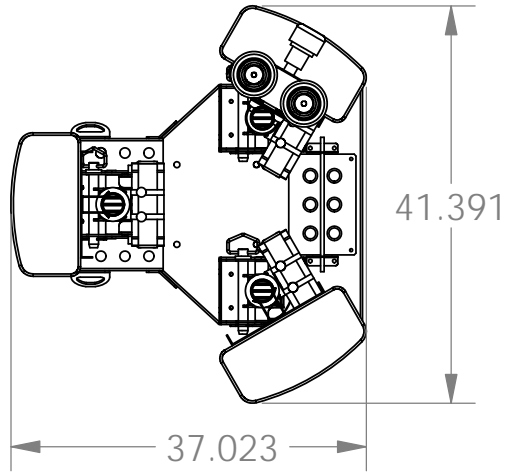

Approx. Weight: 281lbs

NAME: 2ft Antenna Mount Full Assy
DWG: S066517
MDT 6/22/2022

NAME: 2ft Antenna Mount Full Assy
DWG: S066517
MDT 6/22/2022

Approx. Weight: 281lbs