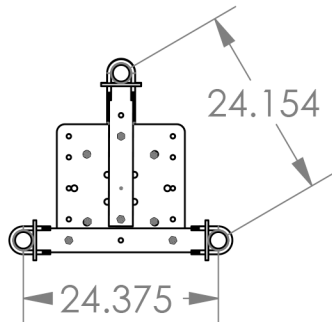

NAME: 10' Antenna Mounting Array
DWG: SW-6670-A
CWS 7/15/2025
Color:

5.25" OR 6.00" Mast Clamp

**** PROPRIETARY AND CONFIDENTIAL ****
Copyright © 2025 & Present Sun West Engineering, Inc.
THIS PROPOSAL CONTAINS TRADE SECRETS AND
OTHER PROPRIETARY AND CONFIDENTIAL
INFORMATION OF SUN WEST ENGINEERING, INC.
THIS DOCUMENTS AND IT'S CONTENTS, INCLUDING
WITHOUT LIMITATION THE DRAWINGS AND OTHER
INFORMATION HEREIN, ARE THE SOLE AND EXCLUSIVE
PROPERTY OF SUN WEST ENGINEERING, INC.
ANY DUPLICATION, DISCLOSURE, OR USE OF ANY
PORTION OF THIS DOCUMENT REQUIRES THE PRIOR
WRITTEN CONSENT OF SUN WEST ENGINEERING, INC