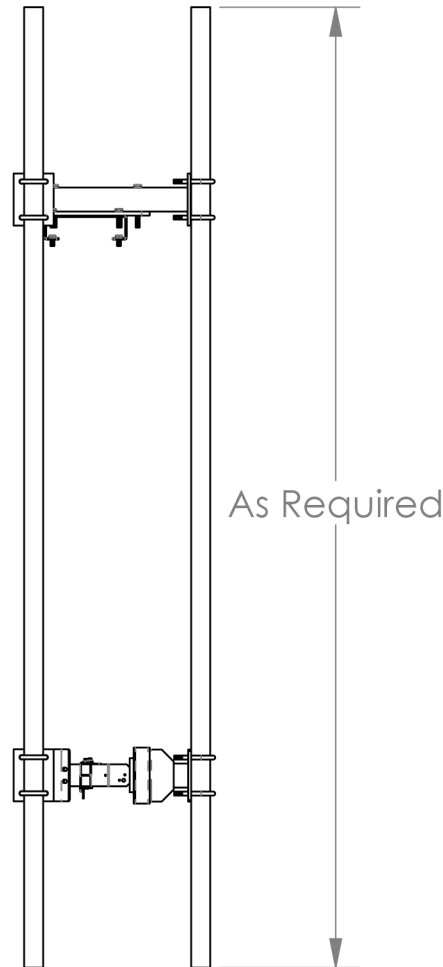

NAME: 10' Antenna Mounting Array
DWG: SW-6670-A
CWS 7/15/2025
Color:

5.25" OR 6.00" Mast Clamp

**** PROPRIETARY AND CONFIDENTIAL ****
Copyright © 2025 & Present Sun West Engineering, Inc.
THIS PROPOSAL CONTAINS TRADE SECRETS AND
OTHER PROPRIETARY AND CONFIDENTIAL
INFORMATION OF SUN WEST ENGINEERING, INC.
THIS DOCUMENTS AND IT'S CONTENTS, INCLUDING
WITHOUT LIMITATION THE DRAWINGS AND OTHER
INFORMATION HEREIN, ARE THE SOLE AND EXCLUSIVE
PROPERTY OF SUN WEST ENGINEERING, INC.
ANY DUPLICATION, DISCLOSURE, OR USE OF ANY
PORTION OF THIS DOCUMENT REQUIRES THE PRIOR
WRITTEN CONSENT OF SUN WEST ENGINEERING, INC