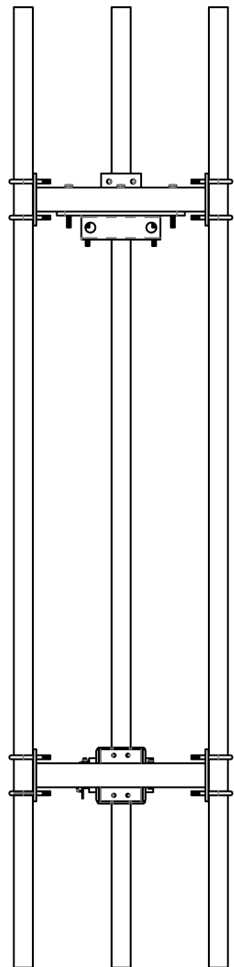

NAME: 10' Antenna Mounting Array
DWG: SW-6670-A
CWS 7/15/2025
Color:

5.25" OR 6.00" Mast Clamp

**** PROPRIETARY AND CONFIDENTIAL ****
Copyright © 2025 & Present Sun West Engineering, Inc.
THIS PROPOSAL CONTAINS TRADE SECRETS AND
OTHER PROPRIETARY AND CONFIDENTIAL
INFORMATION OF SUN WEST ENGINEERING, INC.
THIS DOCUMENTS AND IT'S CONTENTS, INCLUDING
WITHOUT LIMITATION THE DRAWINGS AND OTHER
INFORMATION HEREIN, ARE THE SOLE AND EXCLUSIVE
PROPERTY OF SUN WEST ENGINEERING, INC.
ANY DUPLICATION, DISCLOSURE, OR USE OF ANY
PORTION OF THIS DOCUMENT REQUIRES THE PRIOR
WRITTEN CONSENT OF SUN WEST ENGINEERING, INC