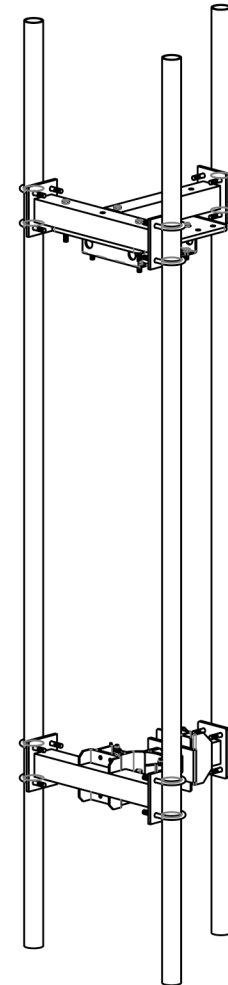

NAME: 10' Antenna Mounting Array
DWG: SW-6670-A
CWS 7/15/2025
Color:

5.25" OR 6.00" Mast Clamp

**** PROPRIETARY AND CONFIDENTIAL ****
Copyright © 2025 & Present Sun West Engineering, Inc.
THIS PROPOSAL CONTAINS TRADE SECRETS AND
OTHER PROPRIETARY AND CONFIDENTIAL
INFORMATION OF SUN WEST ENGINEERING, INC.
THIS DOCUMENTS AND IT'S CONTENTS, INCLUDING
WITHOUT LIMITATION THE DRAWINGS AND OTHER
INFORMATION HEREIN, ARE THE SOLE AND EXCLUSIVE
PROPERTY OF SUN WEST ENGINEERING, INC.
ANY DUPLICATION, DISCLOSURE, OR USE OF ANY
PORTION OF THIS DOCUMENT REQUIRES THE PRIOR
WRITTEN CONSENT OF SUN WEST ENGINEERING, INC